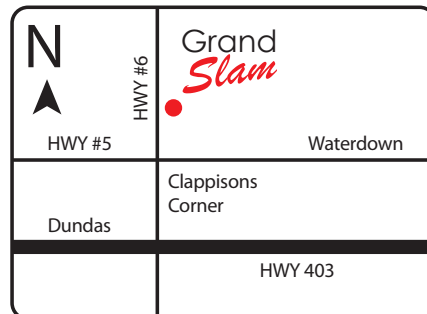

Grand Slam Fairways
546 HWY #6 North
North of Clappisons Corner
Waterdown
(905) 689-9544