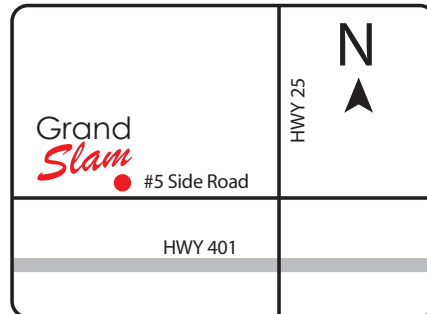

20% Off all golf equipment coupon offer

This coupon is valid at all three Grand Slam locations. There is a limit of one coupon per customer per season and it is only valid for the 2011 season.

Grand Slam Golf Centre
7801 #5 Side Road
Milton
(289) 878-5481