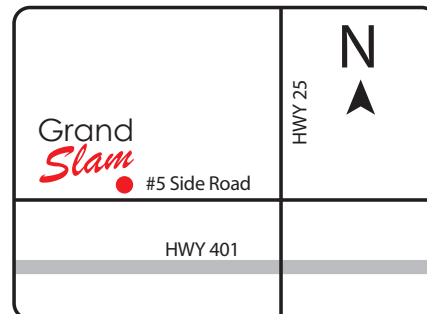

20% Off all golf equipment coupon offer

This coupon is valid at both Grand Slam locations. There is a limit of one coupon per customer per season and it is only valid for the 2012 season.

Grand Slam Golf Centre
7801 #5 Side Road
Milton
(289) 878-5481