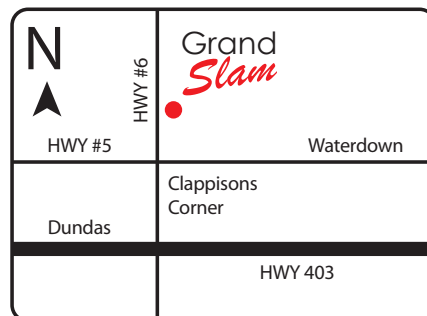

Grand Slam Fairways
546 HWY #6 North
North of Clappisons Corner
Waterdown
(905) 689-9544